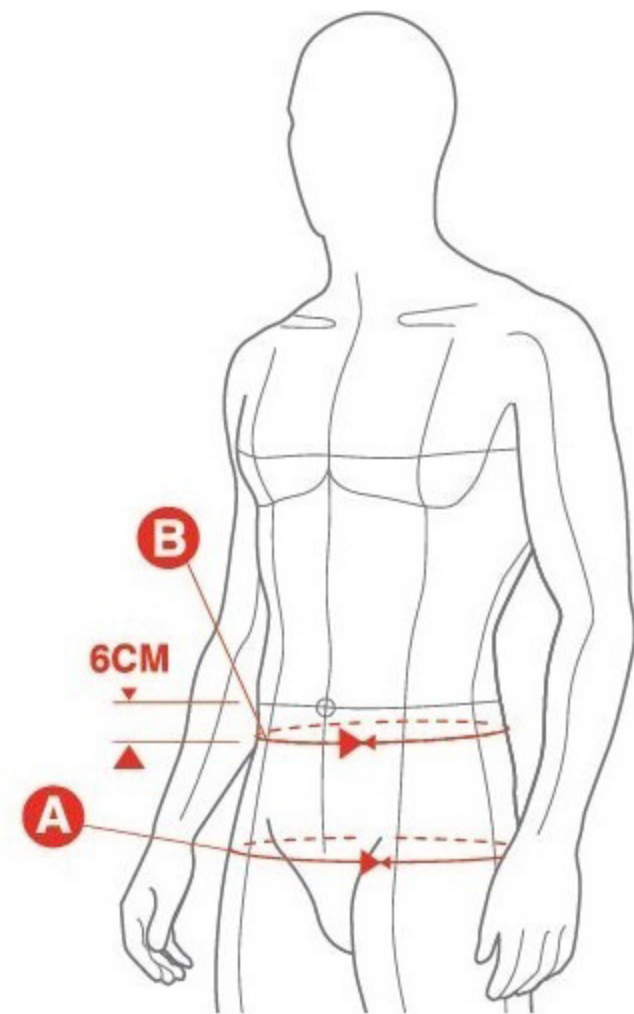

Men's Fastskin LZR Pure Valor & LZR Pure Intent

SIZE	18	20	22	23	24	25	26	28	30
B- Waist CM's	61.0-67.0	67.0-73.0	73.0-77.0	77.0-80.0	80.0-84.0	84.0-87.0	87.0-91.5	91.5-96.0	96.0-102.0
B-Waist inches	23.0-26.0	26.0-29.0	29.0-30.5	30.5-31.5	31.5-33.0	33.0-34.0	34.0-36.0	36.0-37.5	37.5-40.0
A- Hip CM's	80.0-84.0	84.0-88.0	88.0-92.0	92.0-95.0	95.0-99.0	99.0-102.0	102.0-106.5	106.5-111.0	111.0-117.0
A-Hip inches	31.5-33.0	33.0-34.5	34.5-36.5	36.5-37.5	37.5-39.0	39.0-40.0	40.0-42.0	42.0-43.5	43.5-46.0

A-Hip is measured at widest point.

B-Waist is 6cm below natural waist (smallest part of waist).